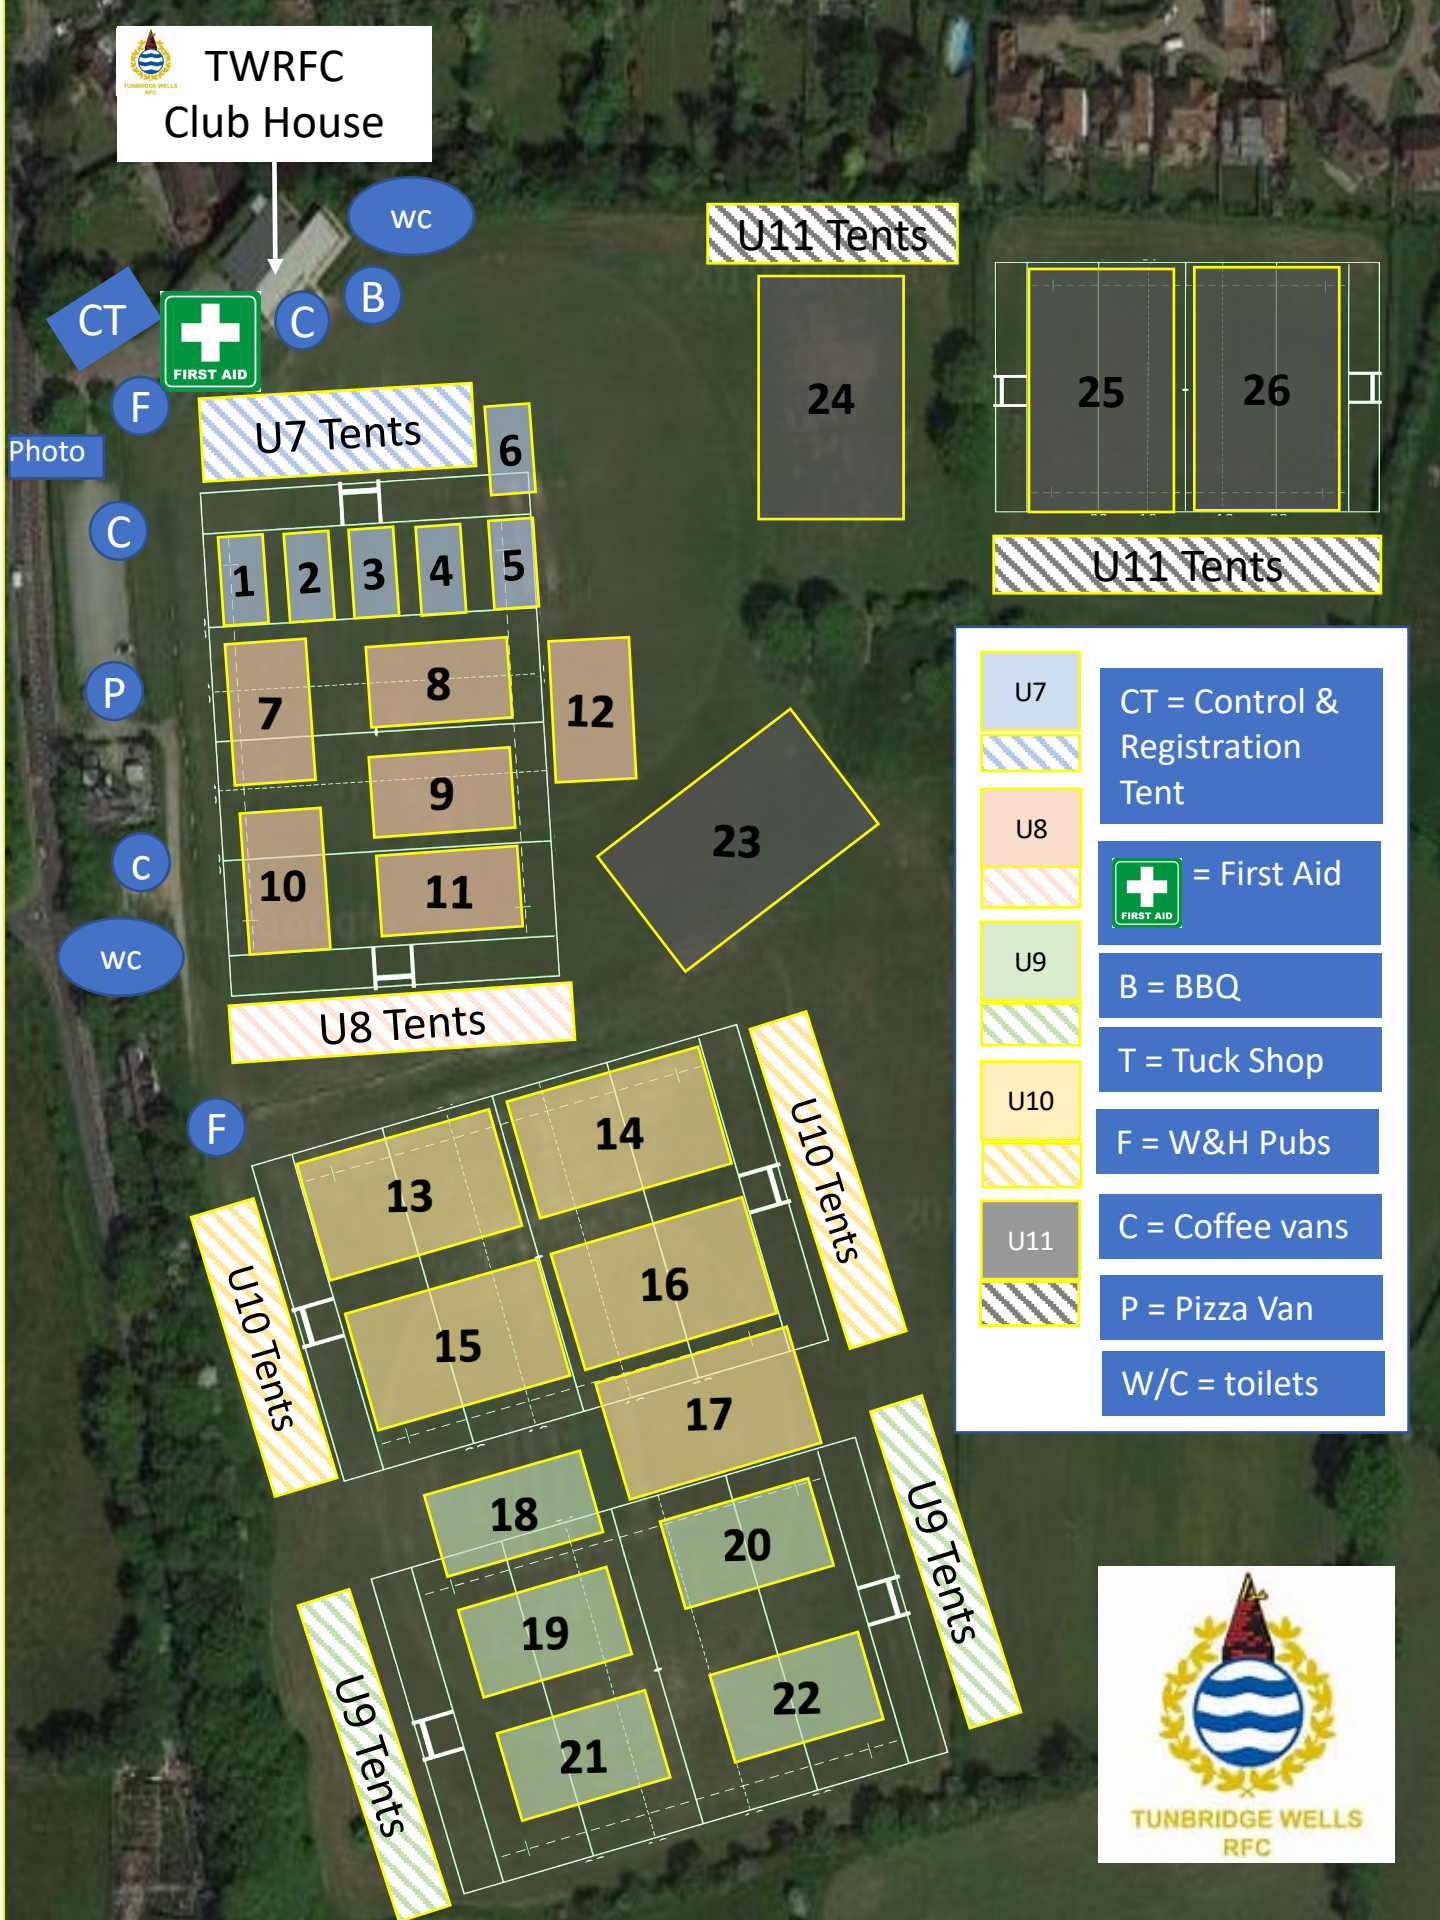

TWRFC Club House

	U7	CT = Control & Registration Tent
	U8	= First Aid
	U9	B = BBQ
		T = Tuck Shop
	U10	F = W&H Pubs
		C = Coffee vans
	U11	P = Pizza Van
		W/C = toilets